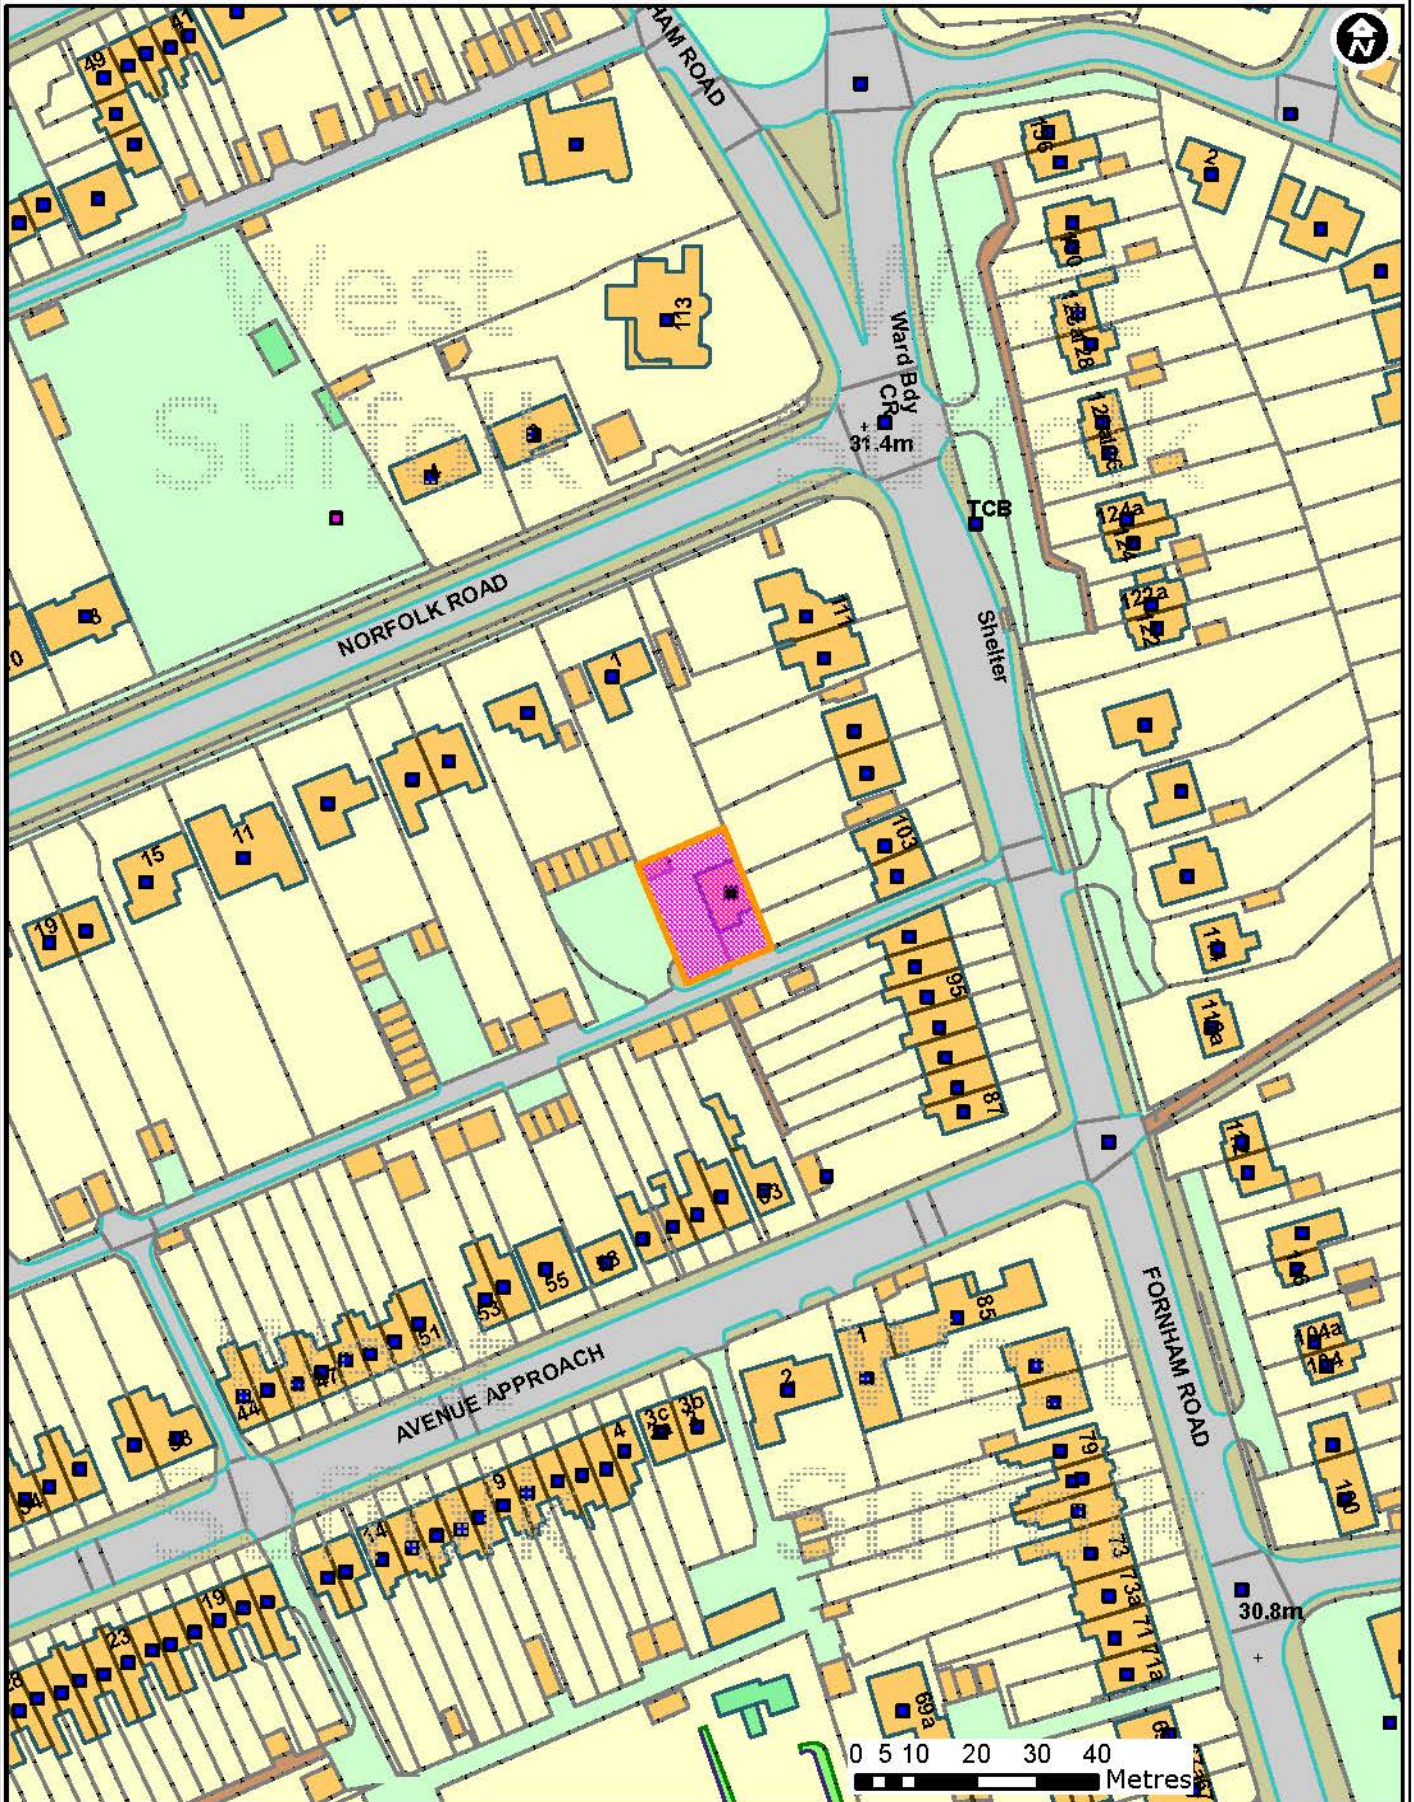

DC/16/2319/ful

Acorn Lodge, Sandy Lane, Bury St Edmunds

Forest Heath • St Edmundsbury

**West Suffolk**  
working together

© Crown Copyright and database rights 2016 OS 100019675/100023282. You are not permitted to copy, sub-license, distribute or sell any of this data to third parties in any form. Use of this data is subject to terms and conditions. See [www.westsuffolk.gov.uk/disclaimer.cfm](http://www.westsuffolk.gov.uk/disclaimer.cfm).

**Scale: 1:1,250**  
**Date: 12/12/2016**